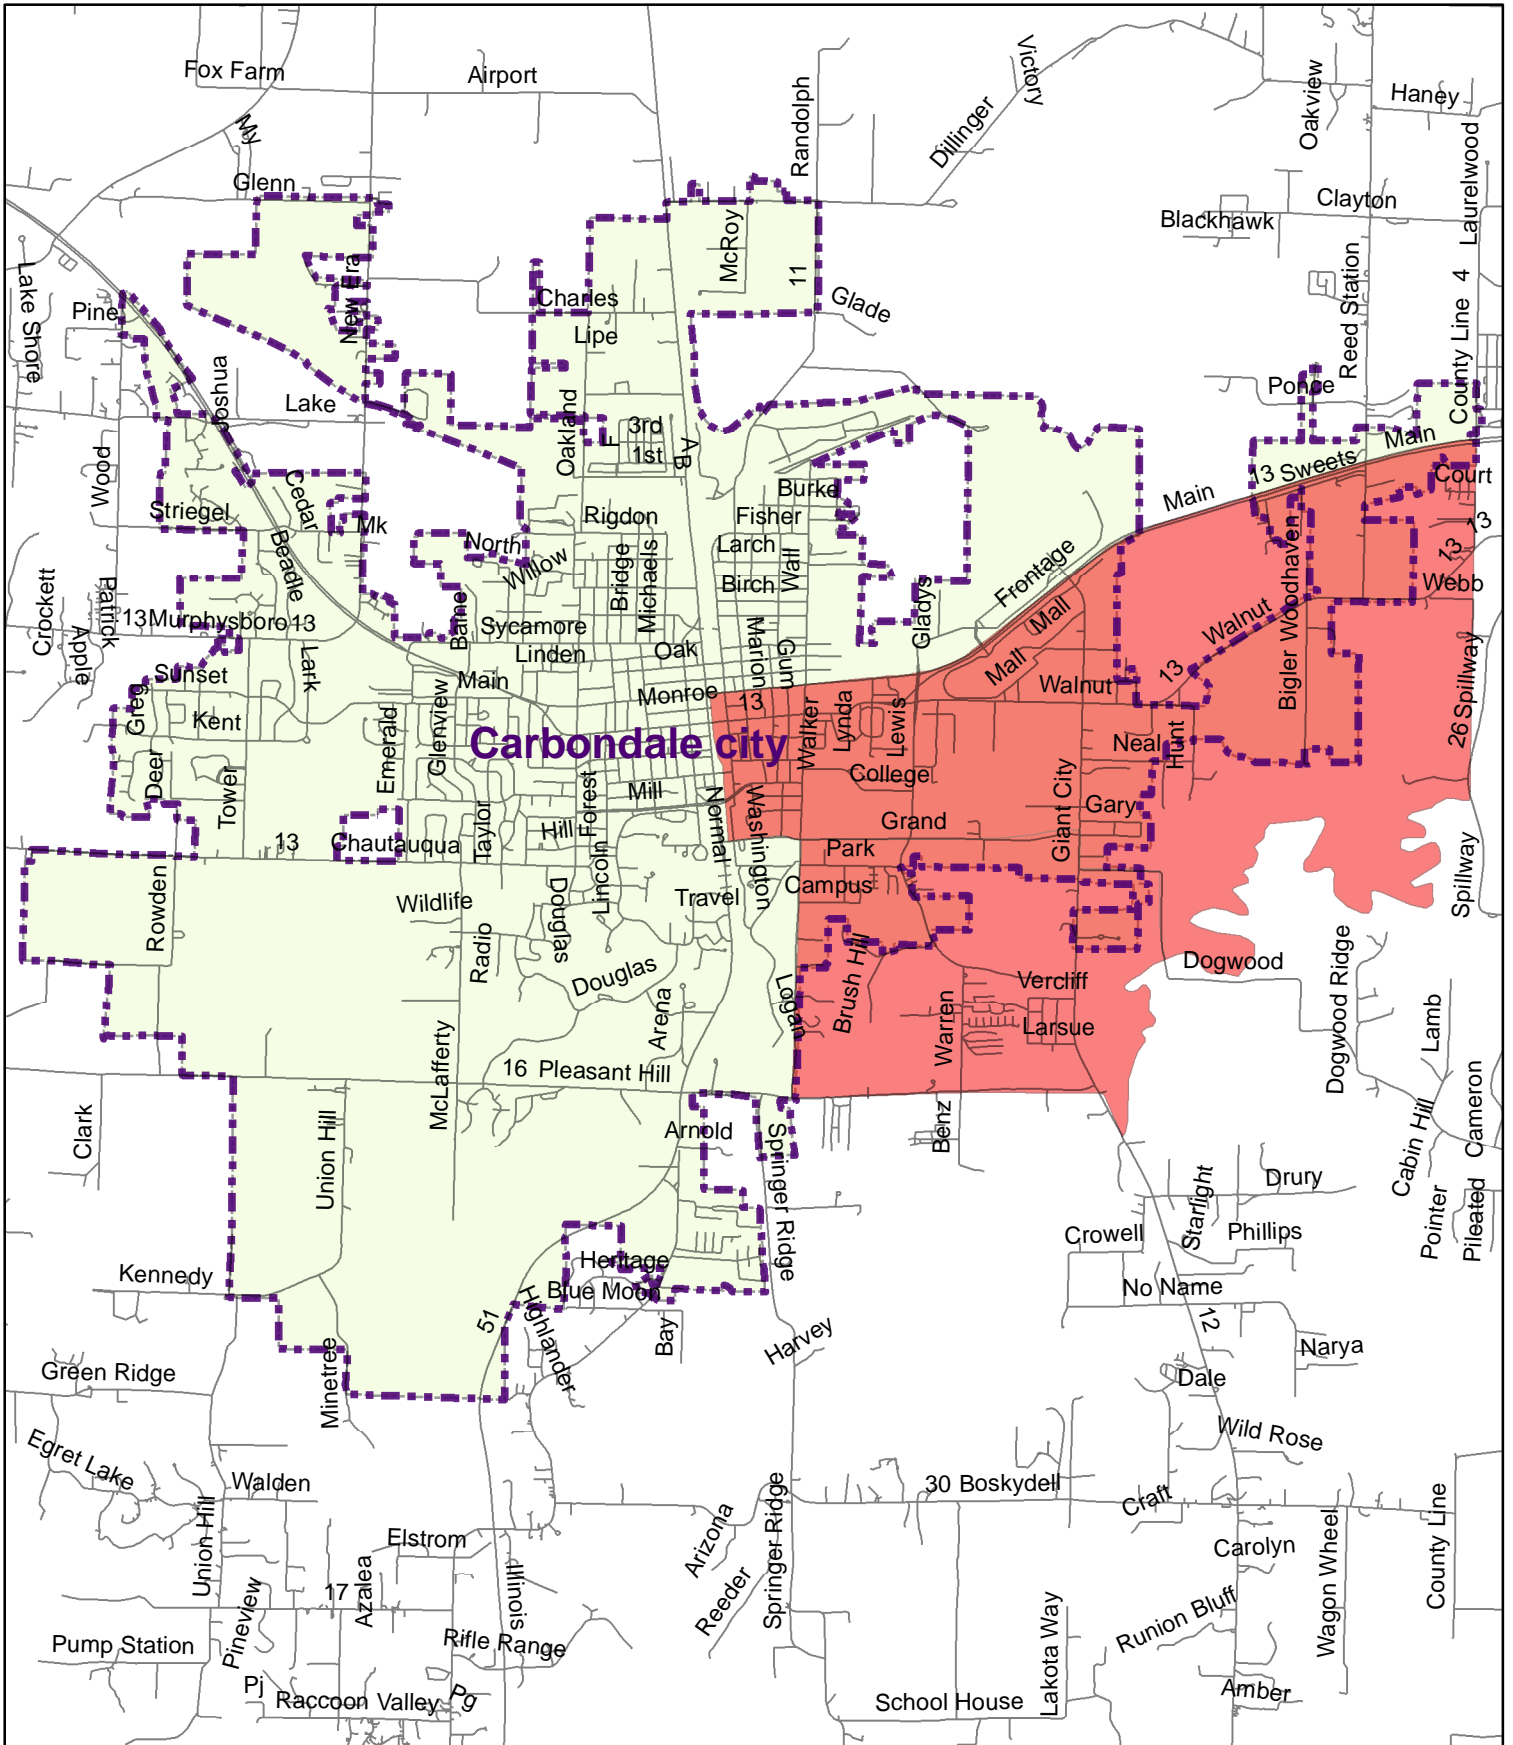

LCO 2511 - Carbondale
 Carbondale, IL
 Census 2000 Mail Non-Response Rate 50%+

Stanley D. Moore
 Regional Director