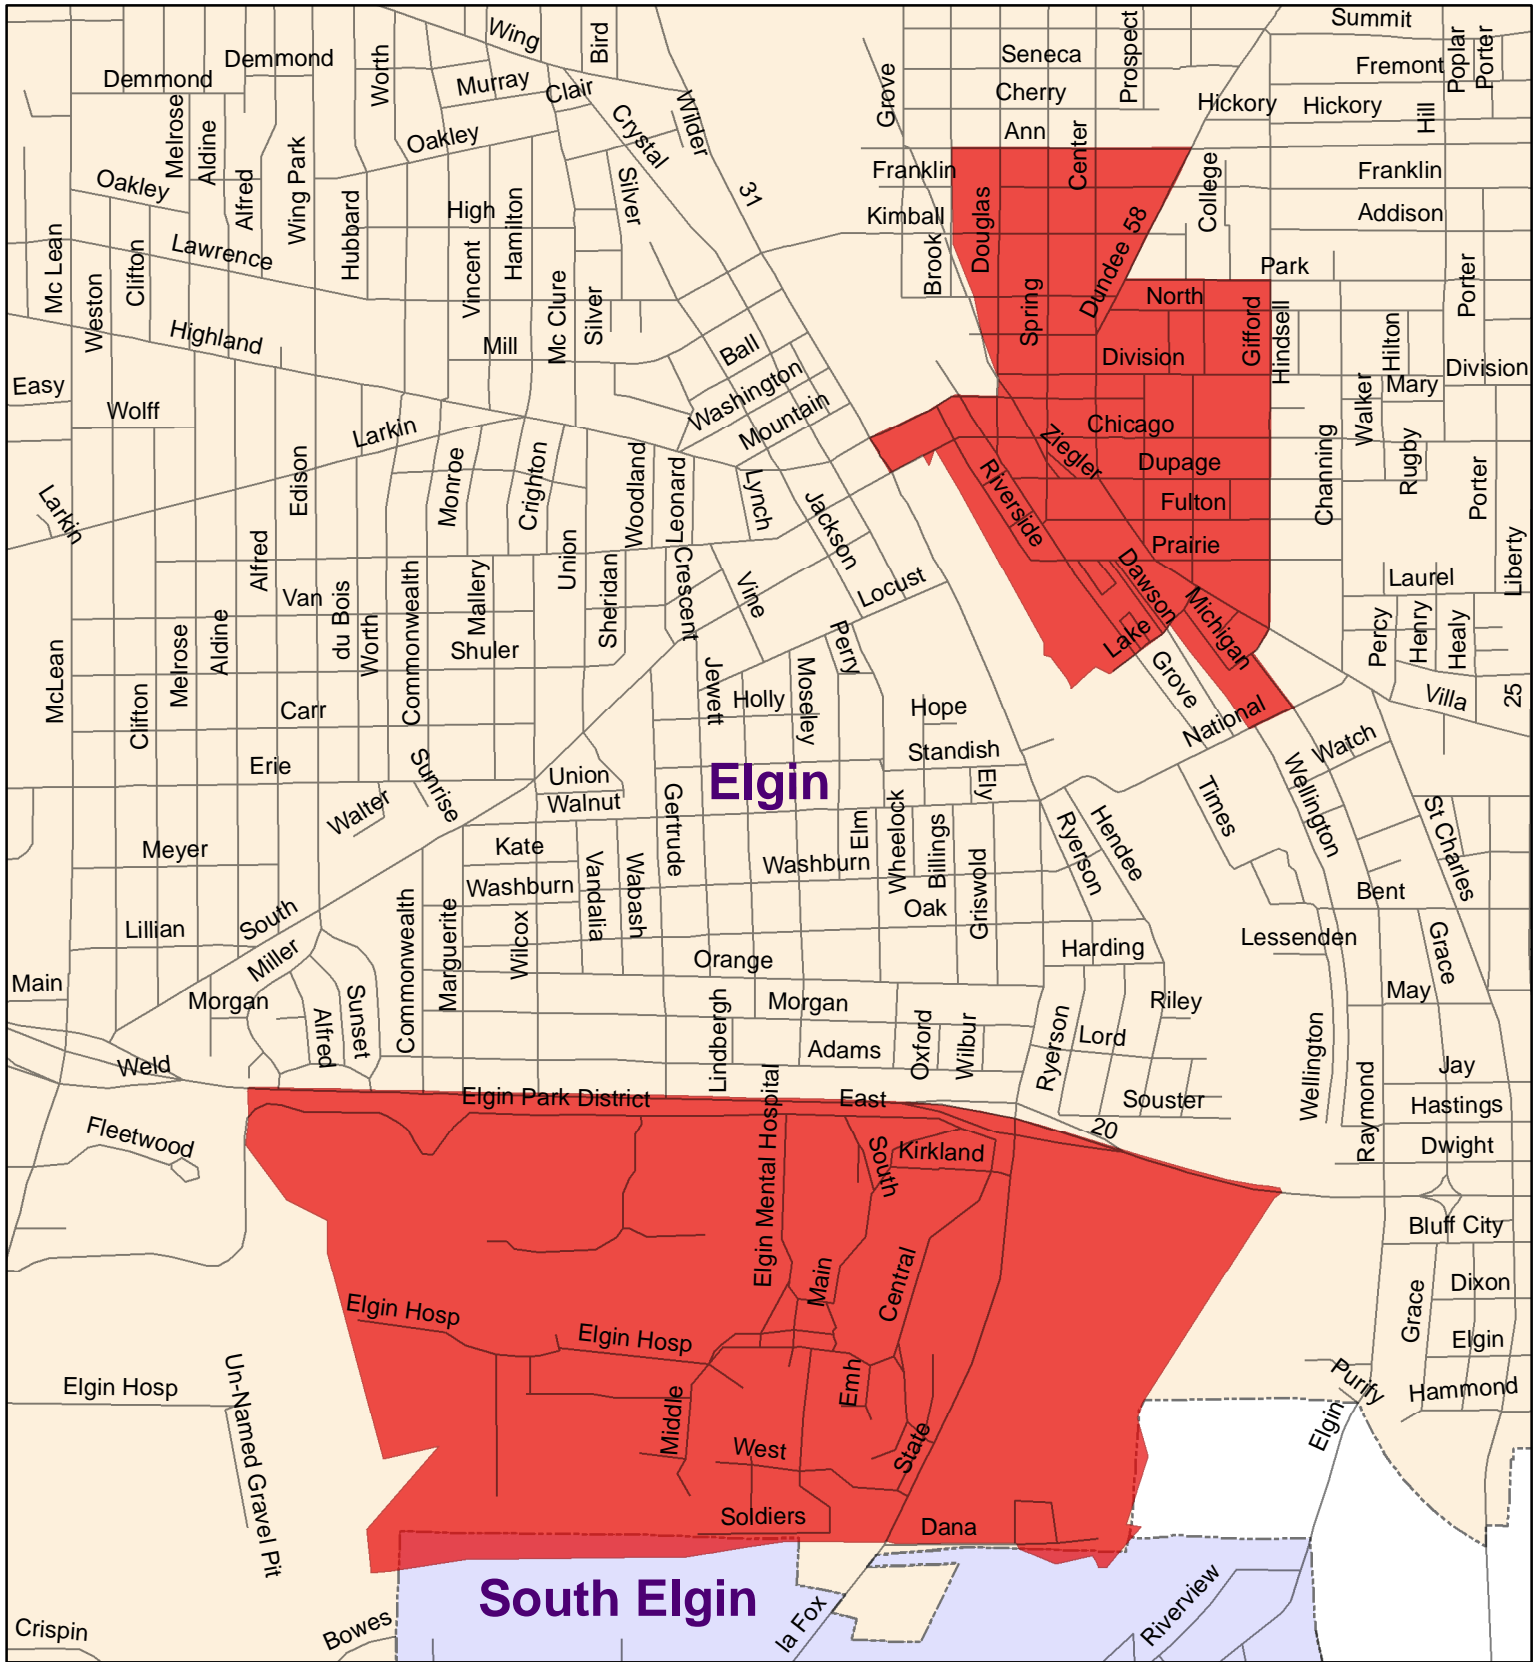

# LCO 2525 - Elgin Elgin, IL Census 2000 Mail Non-Response Rate 50%+

Stanley D. Moore  
Regional Director

**Legend**

- Roads
- 50%+ Mail Non-Response Rate
- Places**
- DeKalb city 2525