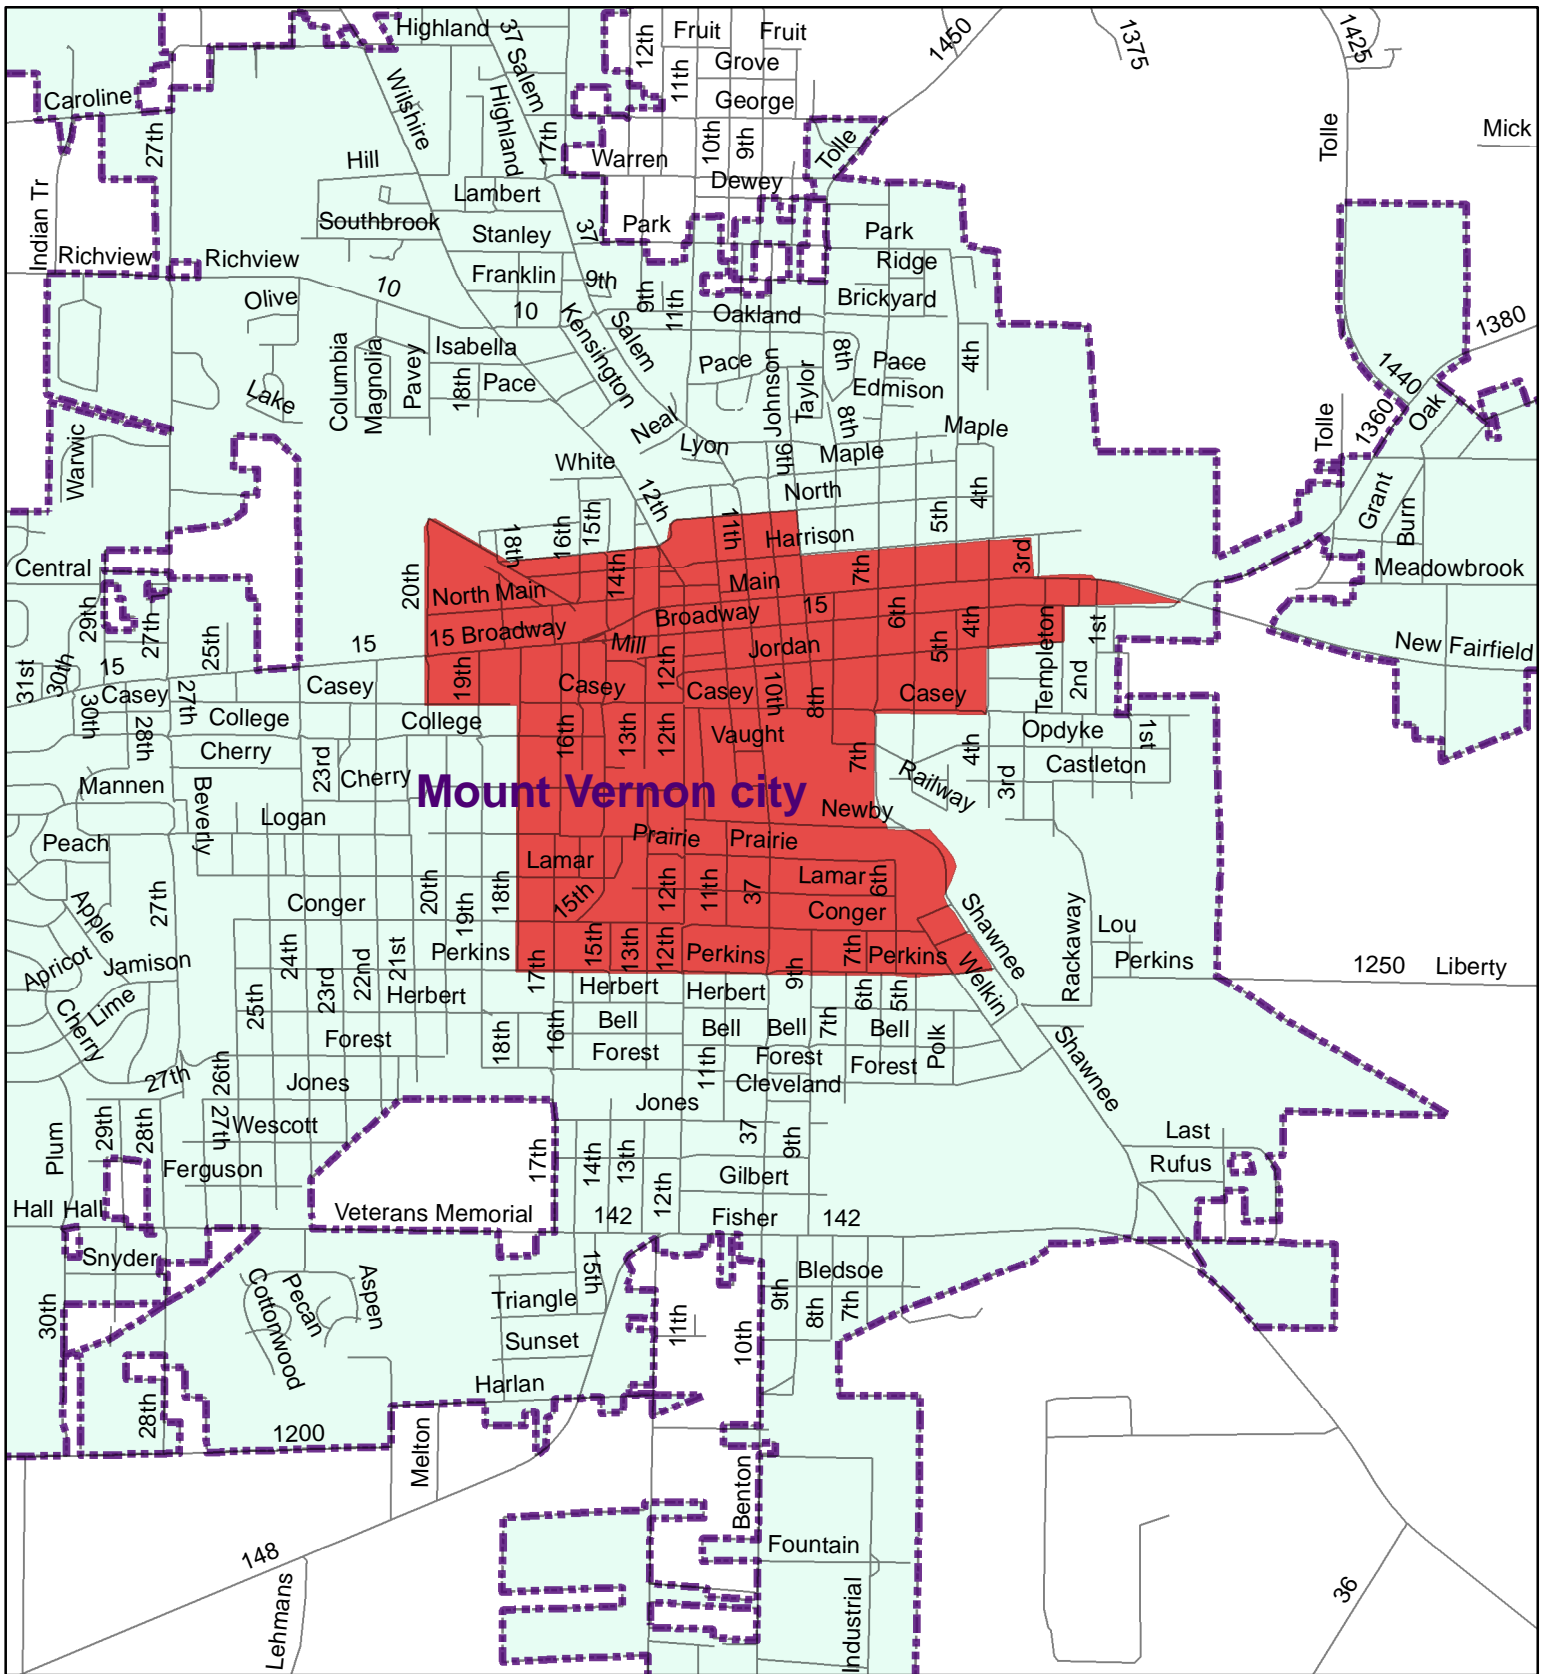

LCO 2524 - Edwardsville Mount Vernon, IL Census 2000 Mail Non-Response Rate 50%+

Stanley D. Moore
Regional Director

Legend	
	Roads
	Mount Vernon city
	2524 Boundary
	50%+ Mail Non-Response Rate