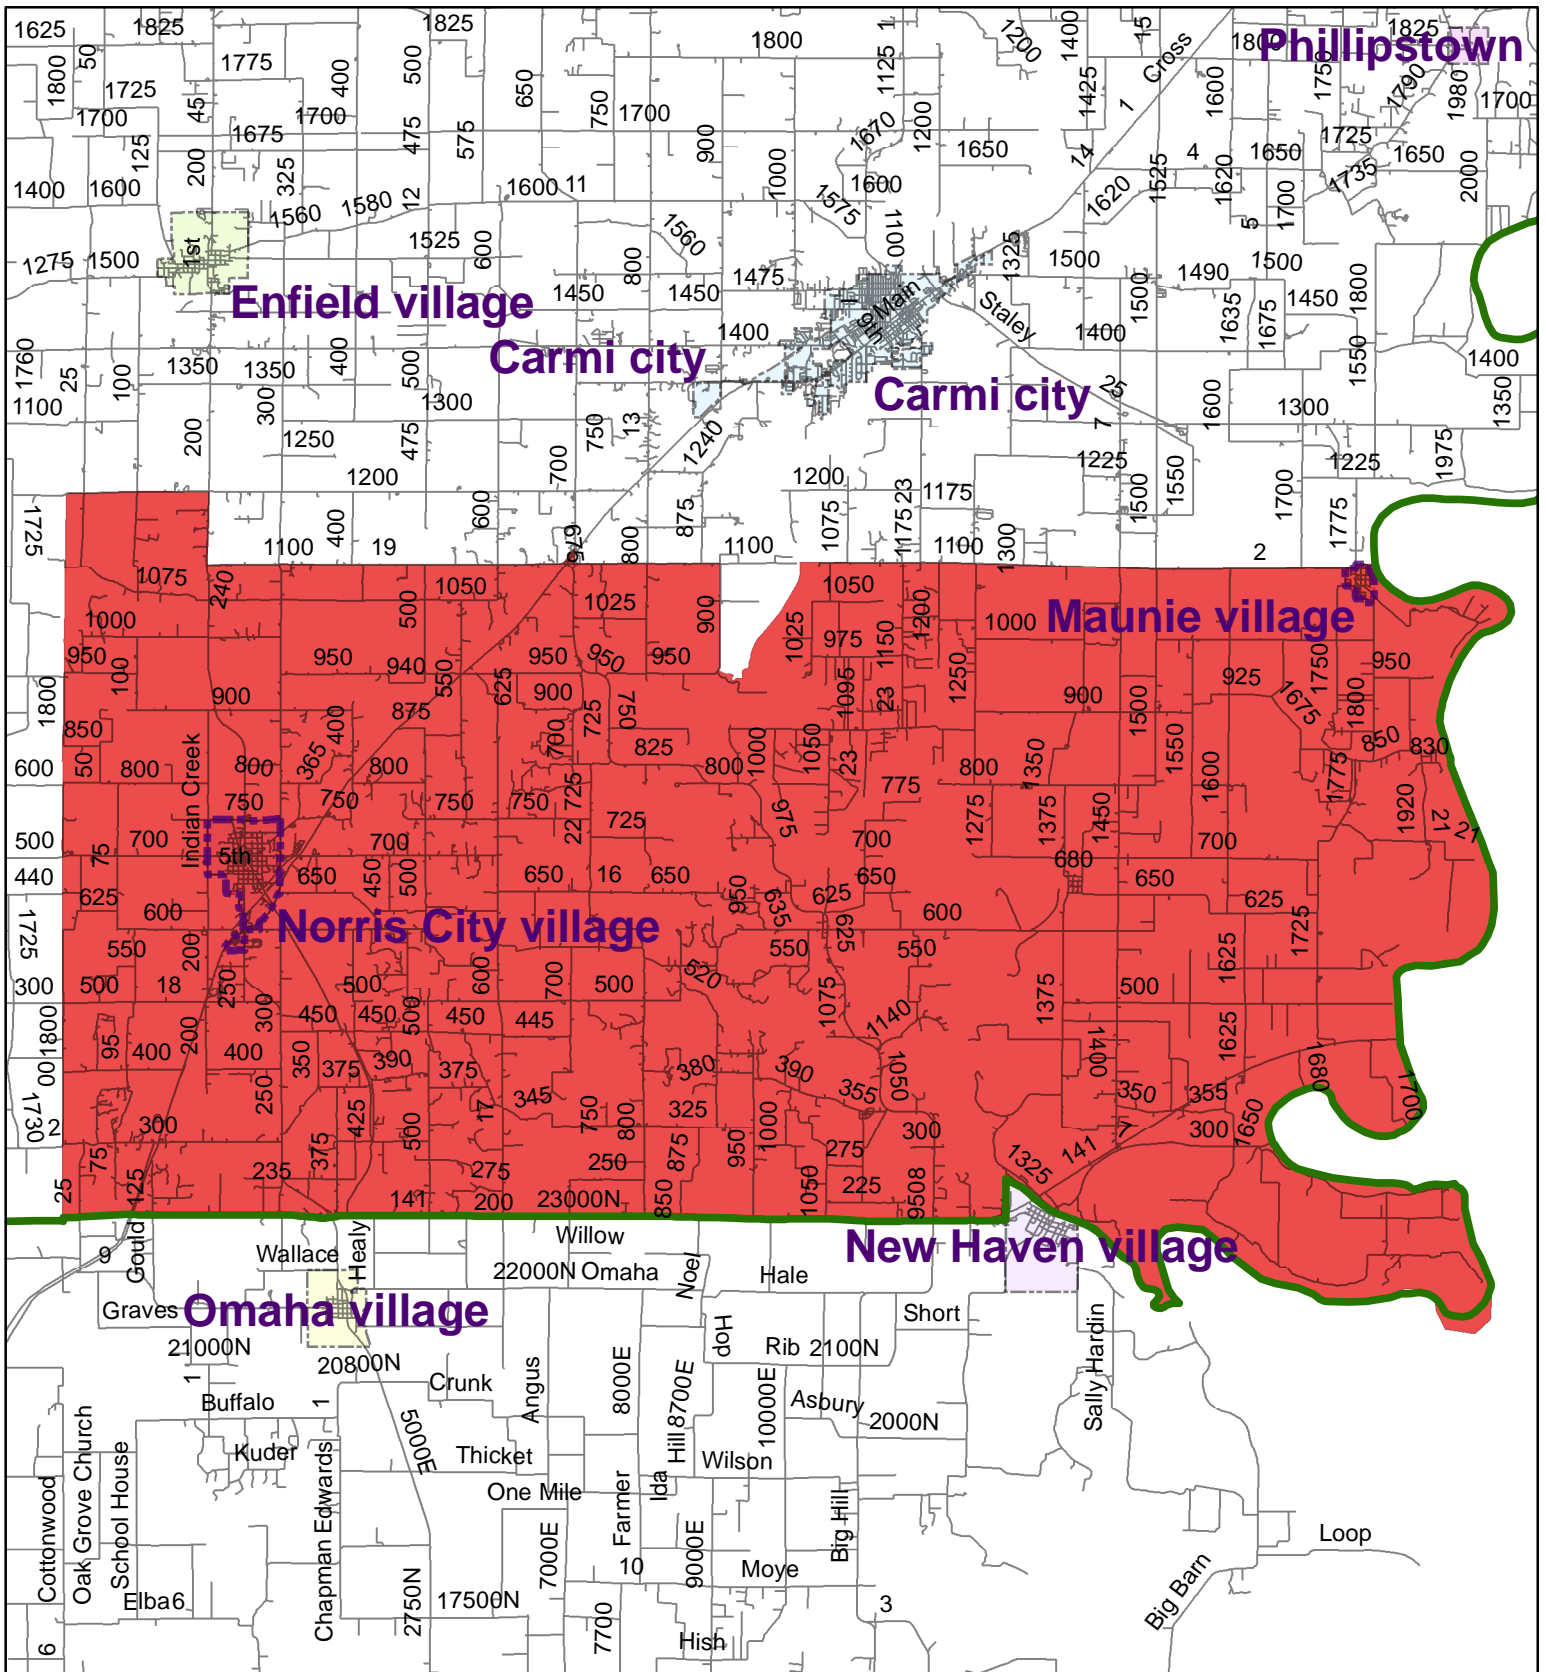

LCO 2524 - Edwardsville  
 Norris City & Maunie, IL  
 Census 2000 Mail Non-Response Rate 50%+

Stanley D. Moore  
 Regional Director

0 1.5 3 6 Miles

**Legend**

-  2524 Boundary
-  Roads
- Places**
-  50%+ Mail Non-Response Rate
-  Norris City village
-  Maunie village