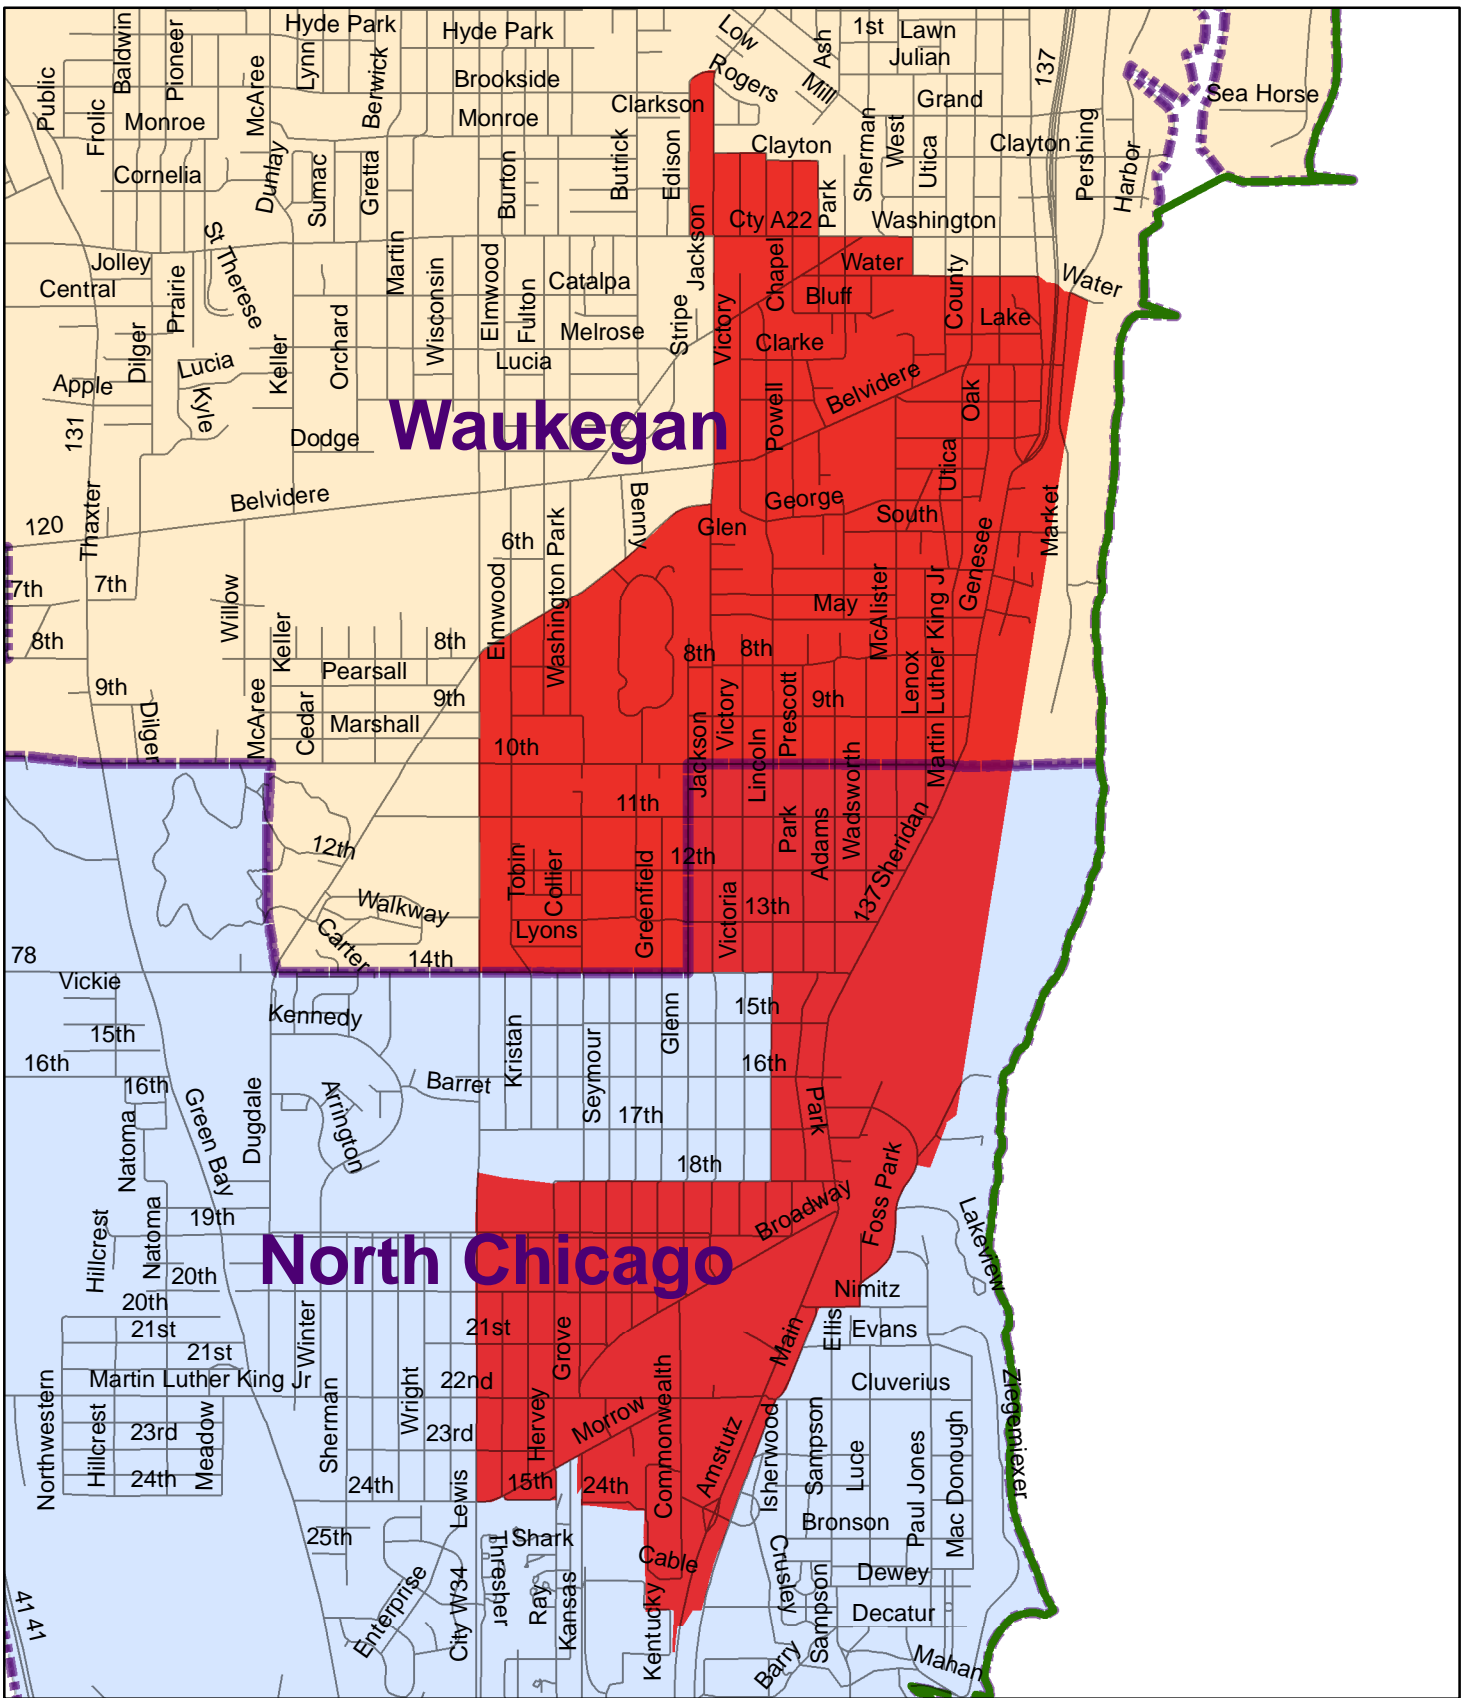

2532 - Vernon Hills  
 North Chicago and Waukegan, IL  
 Census 2000 Mail Non-Response Rate 50%+

**Legend**

- Roads
- 2532 Boundary
- Tracts 50%+ Non-Response Rate

**Places**

- Waukegan
- North Chicago