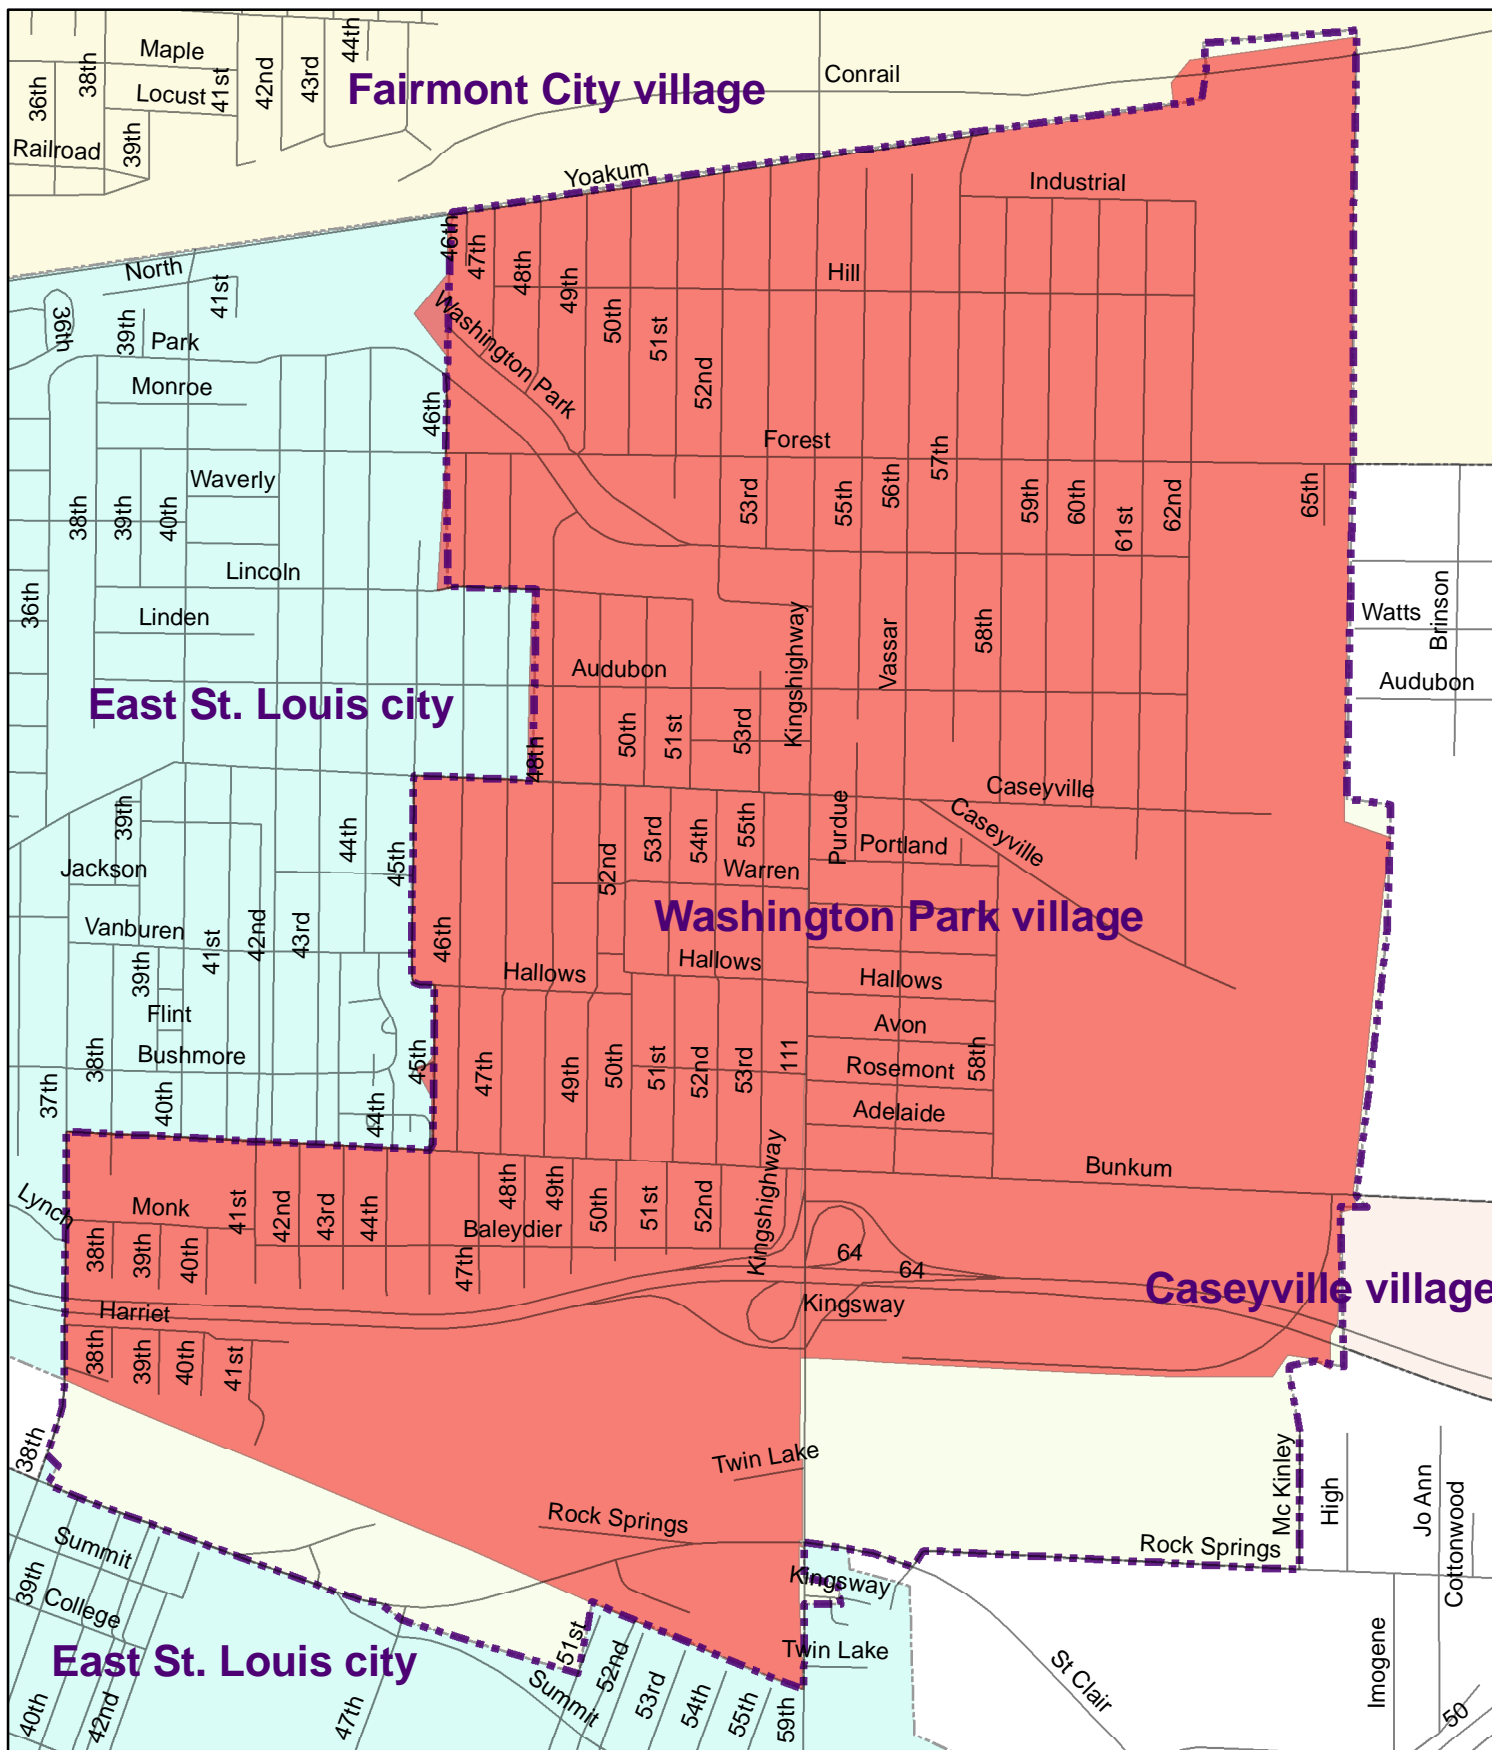

LCO 2511 - Carbondale
 Washington Park, IL
 Census 2000 Mail Non-Response Rate 50%+

Stanley D. Moore
 Regional Director

Legend

- Roads
- Washington Park village
- 2511 LCO Boundary
- 50%+ Mail Non-Response Rate